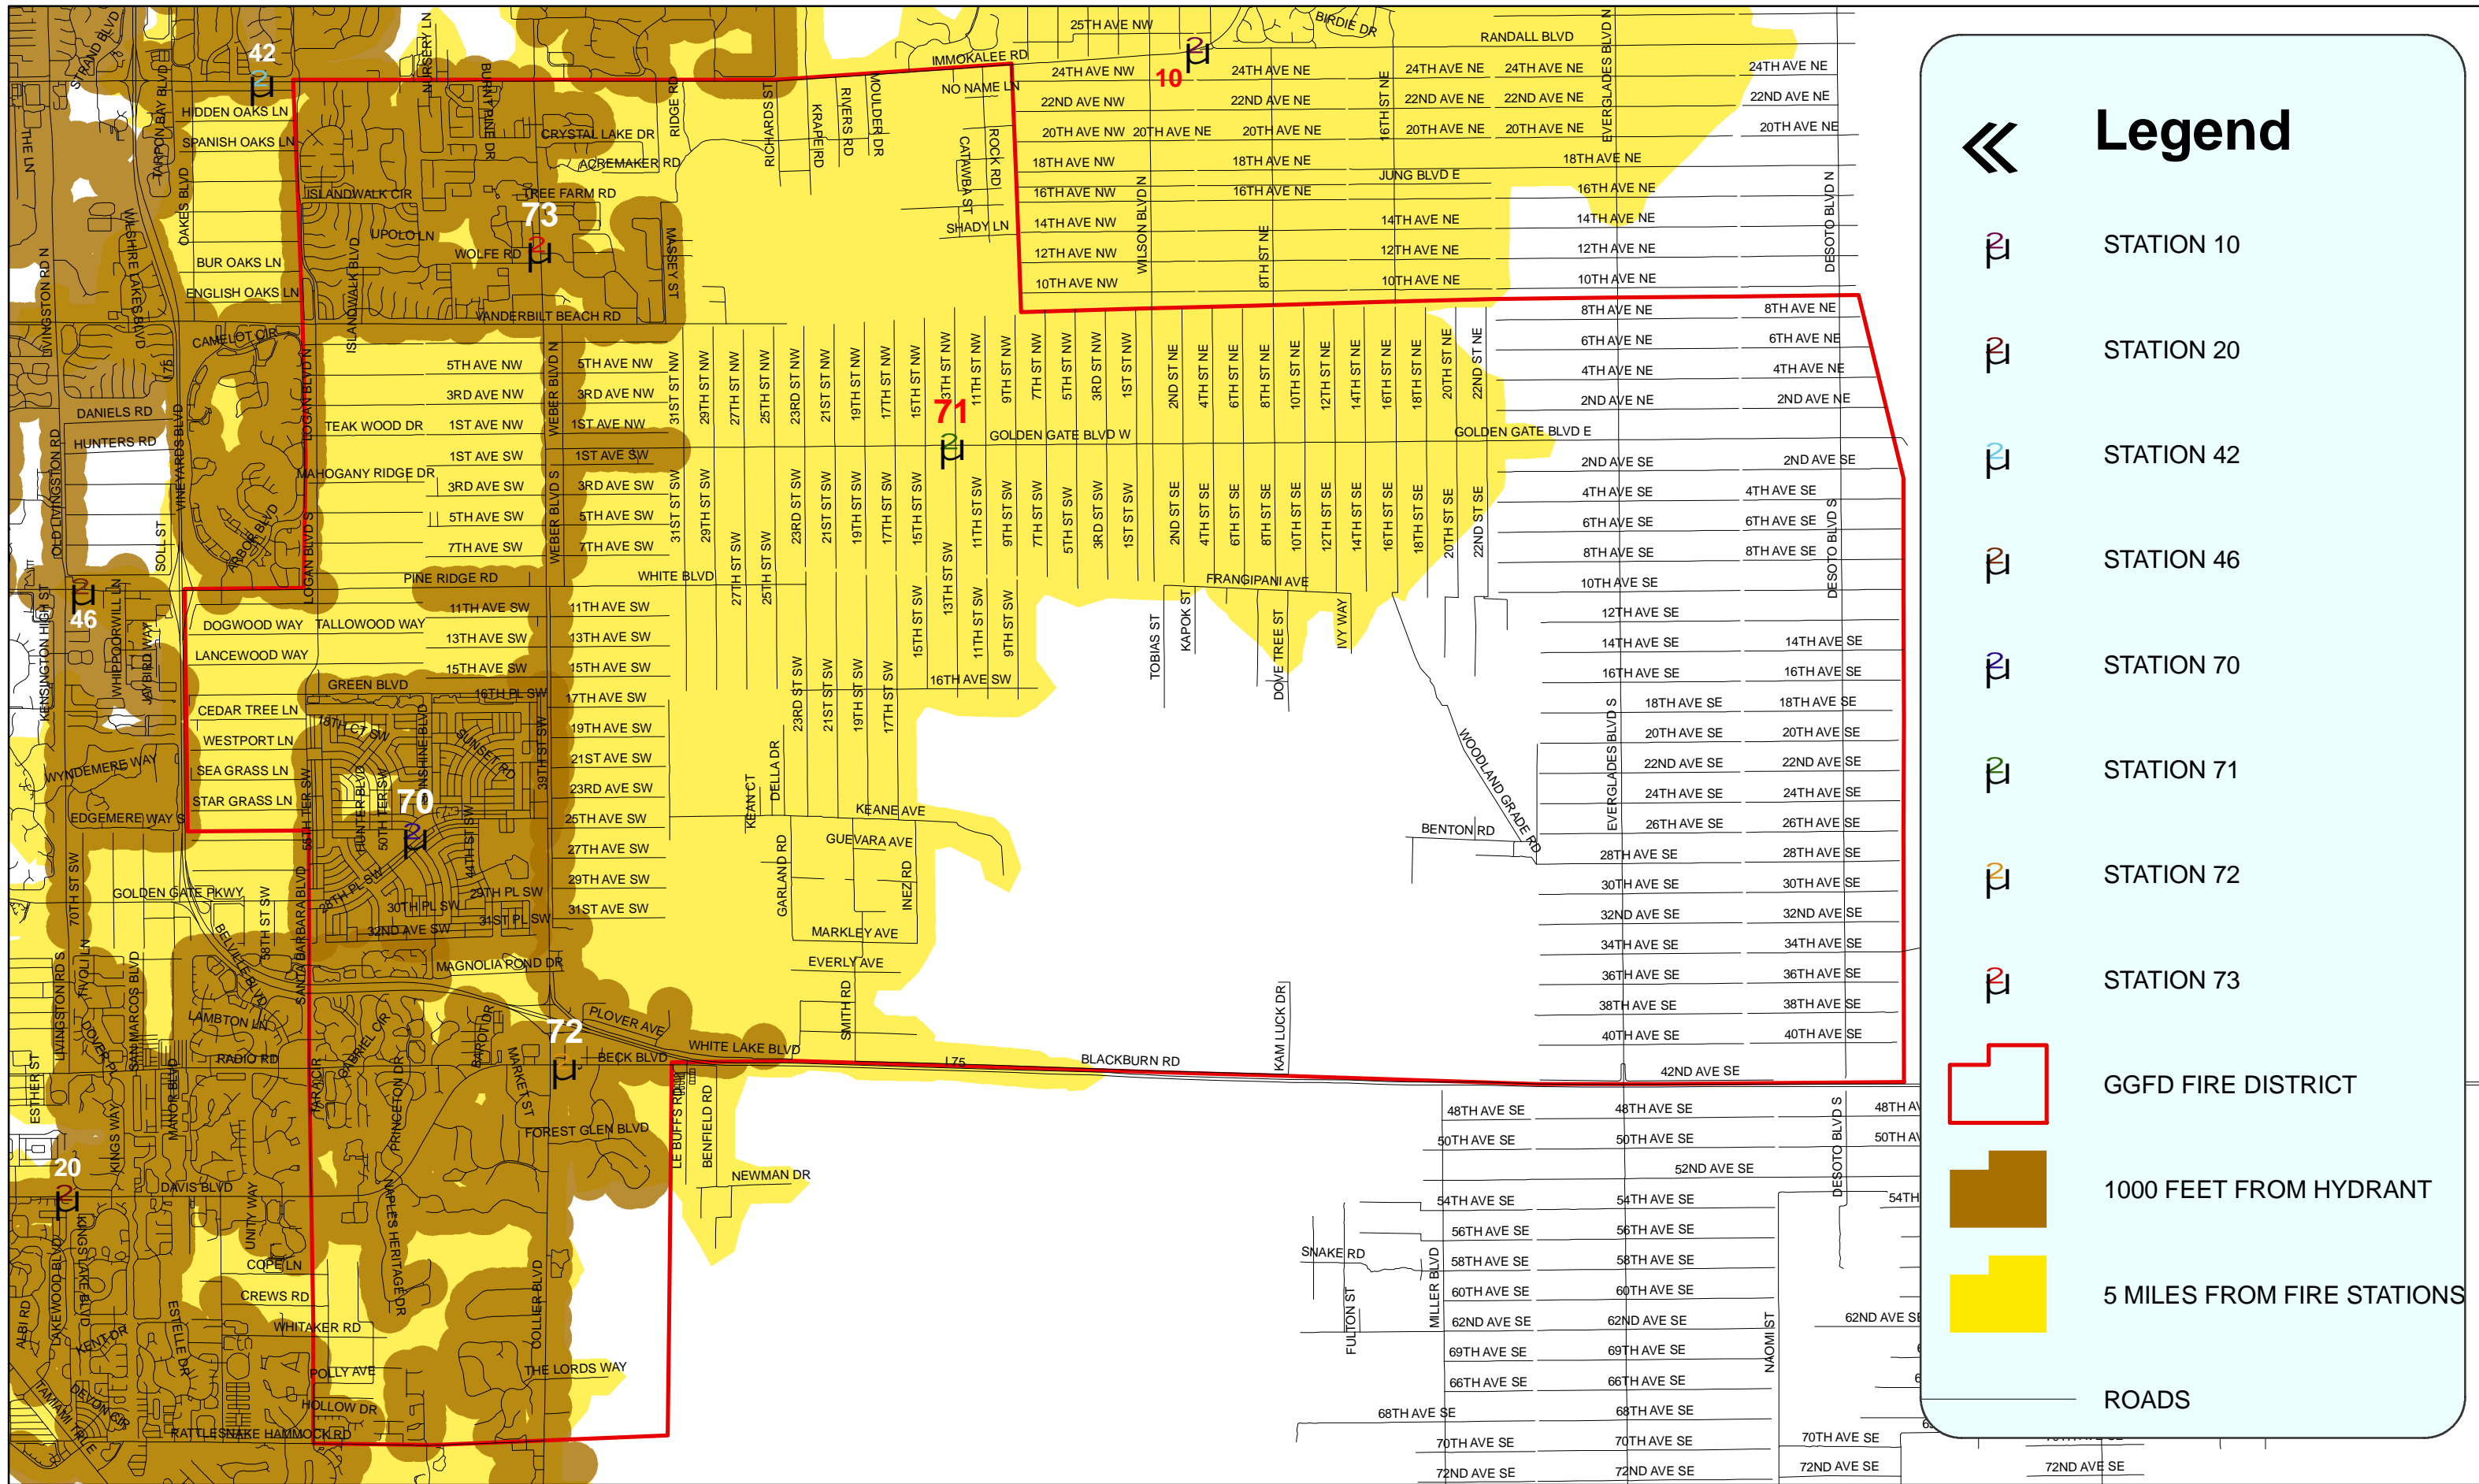

ISO MAP OF GOLDEN GATE FIRE AND RESCUE DISTRICT

Golden Gate Fire Control and Rescue District

Map created By Aaron Fly

Created 03/14/2008

Note: All addresses located within the yellow area in GGFD district are considered an ISO Class rating of 4 (This also includes the brown areas). All areas in the white are a Class 10.